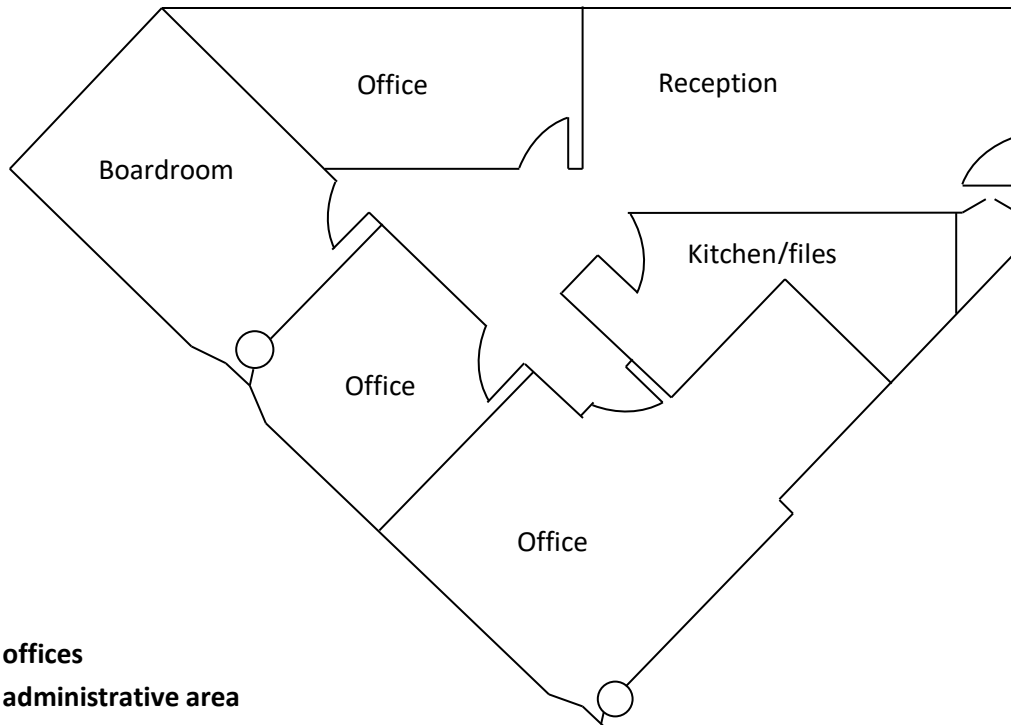

One Sarasota Tower | Suite 408

1,585 Rentable Square Feet

- **3 offices**
- **1 administrative area**
- **1 boardroom**
- **1 coffee/file room**
- **Open reception area**

Usable area: 1,355 sf

Area factor: 1.17

Rentable area: 1,585 sf

No warranty or representation, expressed or implied, is made as to the accuracy of the information contained herein, and same is submitted subject to errors. Plans are not to scale and should be verified by Tenant.